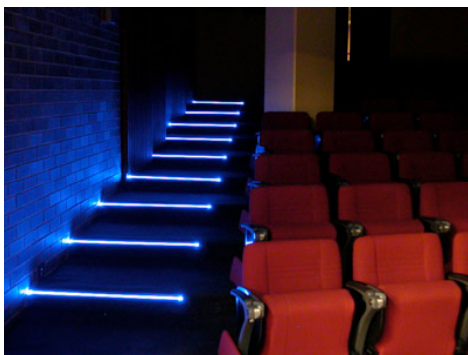

Leaders in Fiber Optic Lighting Technology

Super Side Light Fiber Optic Cable

Forget what you previously thought fiber optic lighting could achieve because now fiber optics are brighter than ever before! SafeTGlow provides a solid core fiber that emits up to three times more light than any existing solid core side light fiber on the market. The possibilities for using a flexible, heat-free and energy efficient fiber optic cable this dazzling are endless! Super Side Light is specifically designed to be powered with LEDs, which means conventional light drivers are not required.

- Ideal for a range of applications:
- Strip lighting
 - Stair lighting
 - Home theatres
 - Nightclubs
 - Entertainment areas
 - Restaurants
 - Inside vehicles
 - Refrigerator Lighting

Midwest Office:
(317) 774-8545